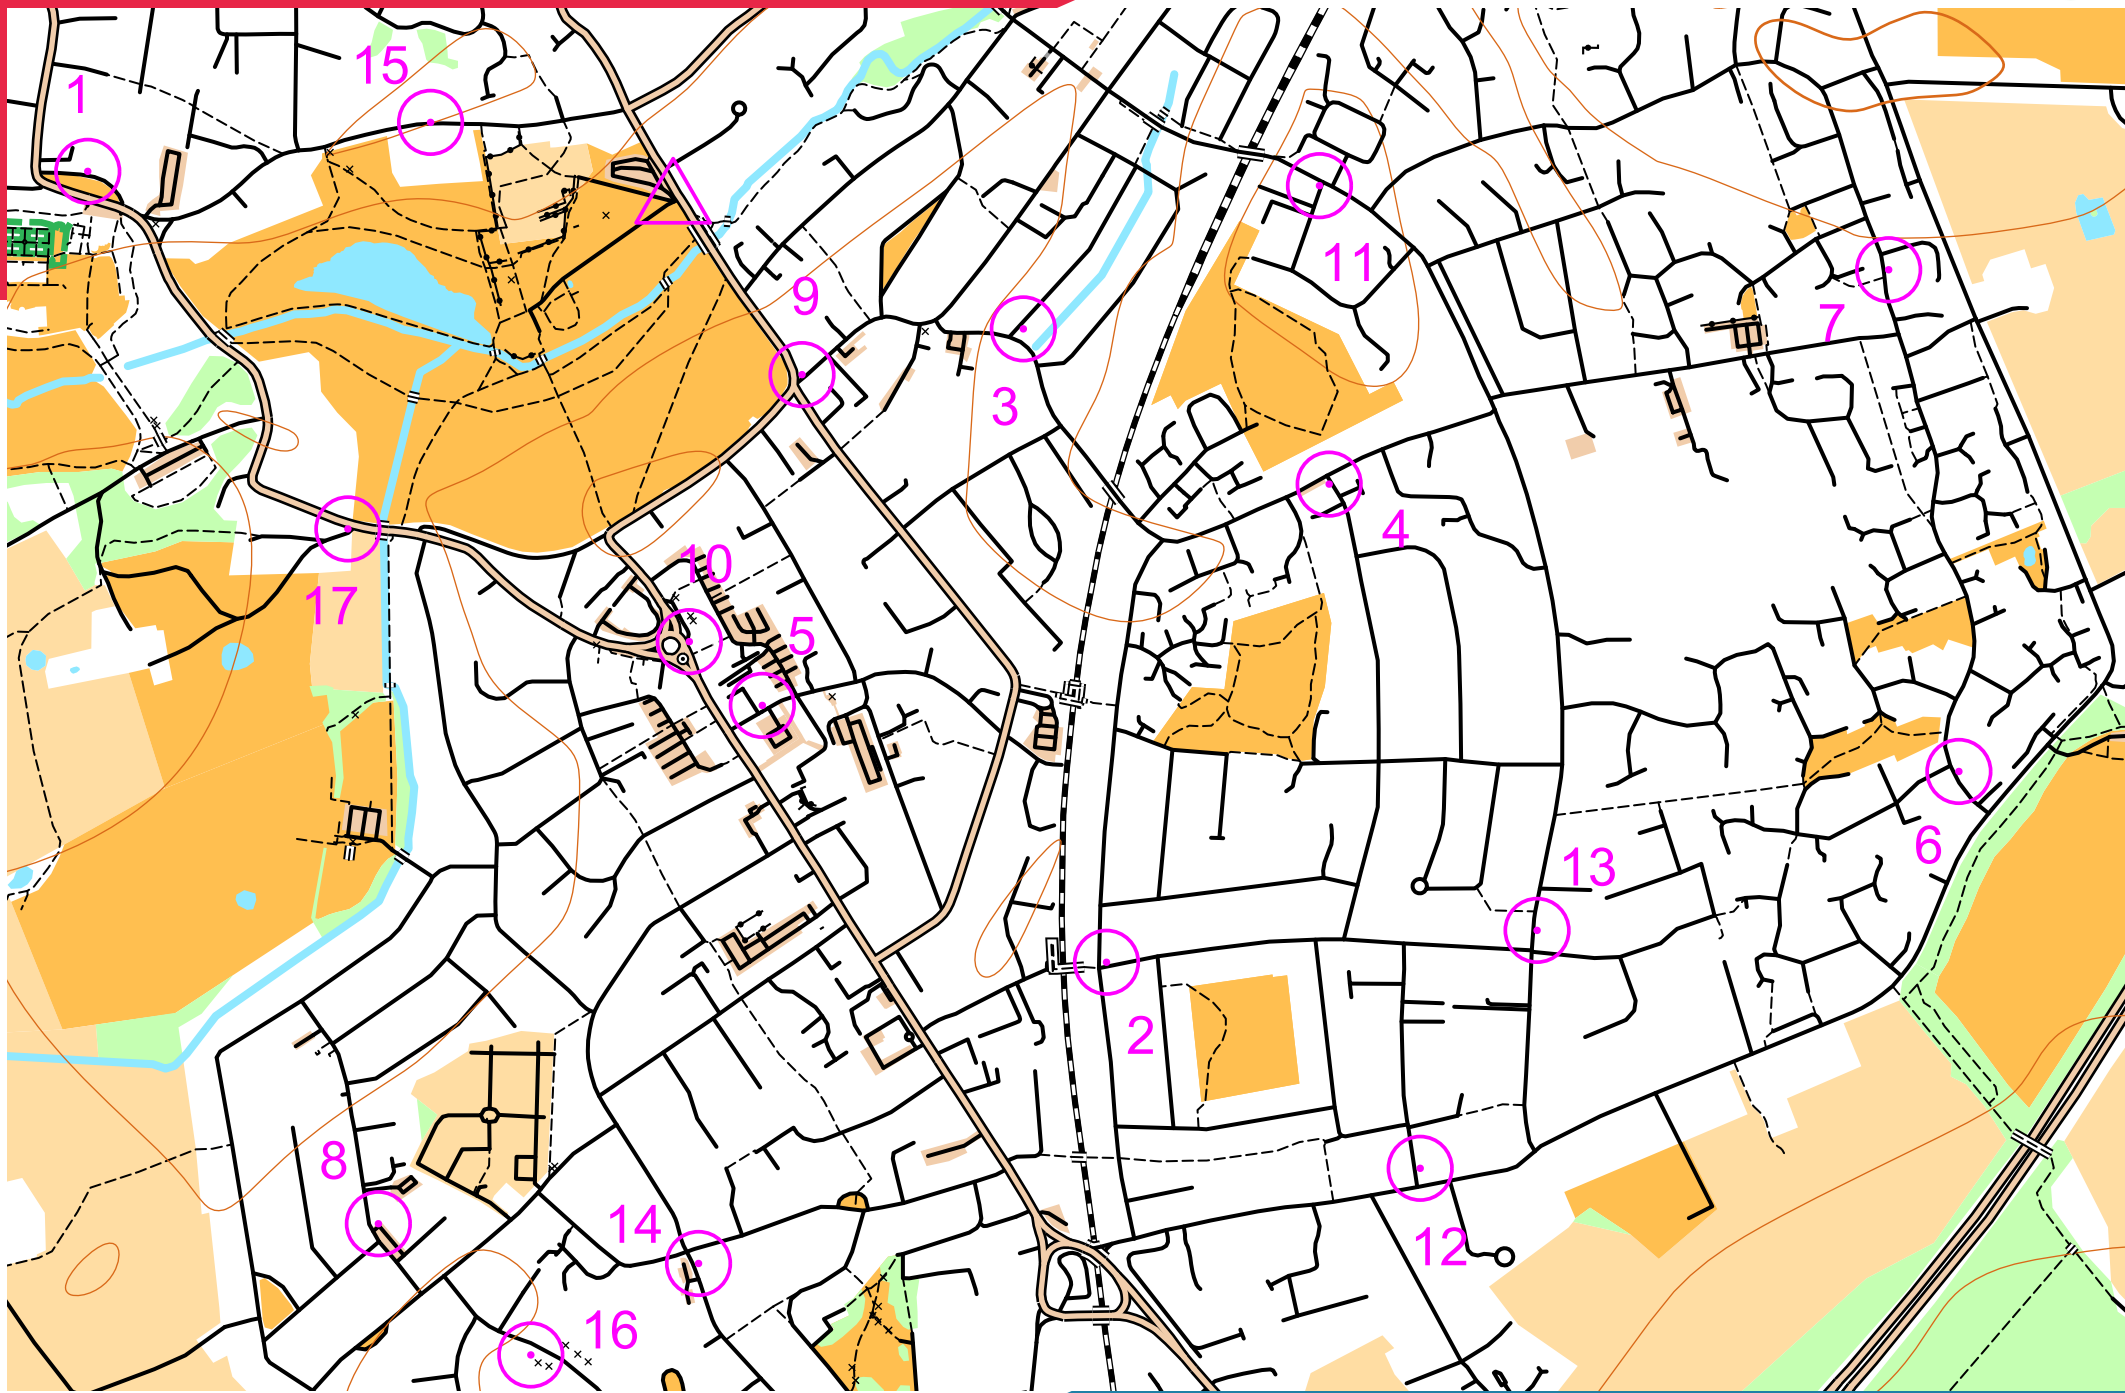

KENILWORTH - MAIL BOX MASH

scale 1:10000, contours 10m
500m

Map data (c) OpenStreetMap, available under the Open Database Licence.
Contains OS data (c) Crown copyright & database right OS 2013-2017.
OOM created by Oliver O'Brien. Make your own: <http://oomap.co.uk/>